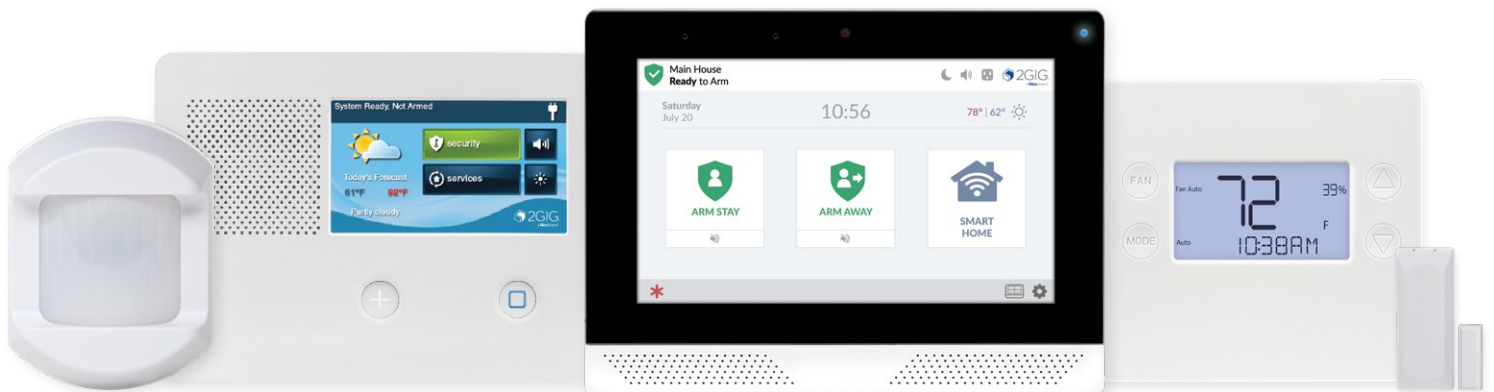

Security and Automation

Bringing innovative smart home and security solutions to your home.

The 2GIG EDGE™ panel sets a new benchmark in form and function. On the edge processing enables touchless disarm and industry first security system with built-in facial recognition on the panel itself — so all data stays private for greater peace of mind.

-  Wi-Fi Access Point
-  Face Recognition
-  Bluetooth Disarm
-  Geofencing
-  Smart Home Controls & Scenes
-  Video Live View

Upgrade Your Smart Home

With Video Doorbell, Surveillance Cameras,
and 24 Hour Monitored Security