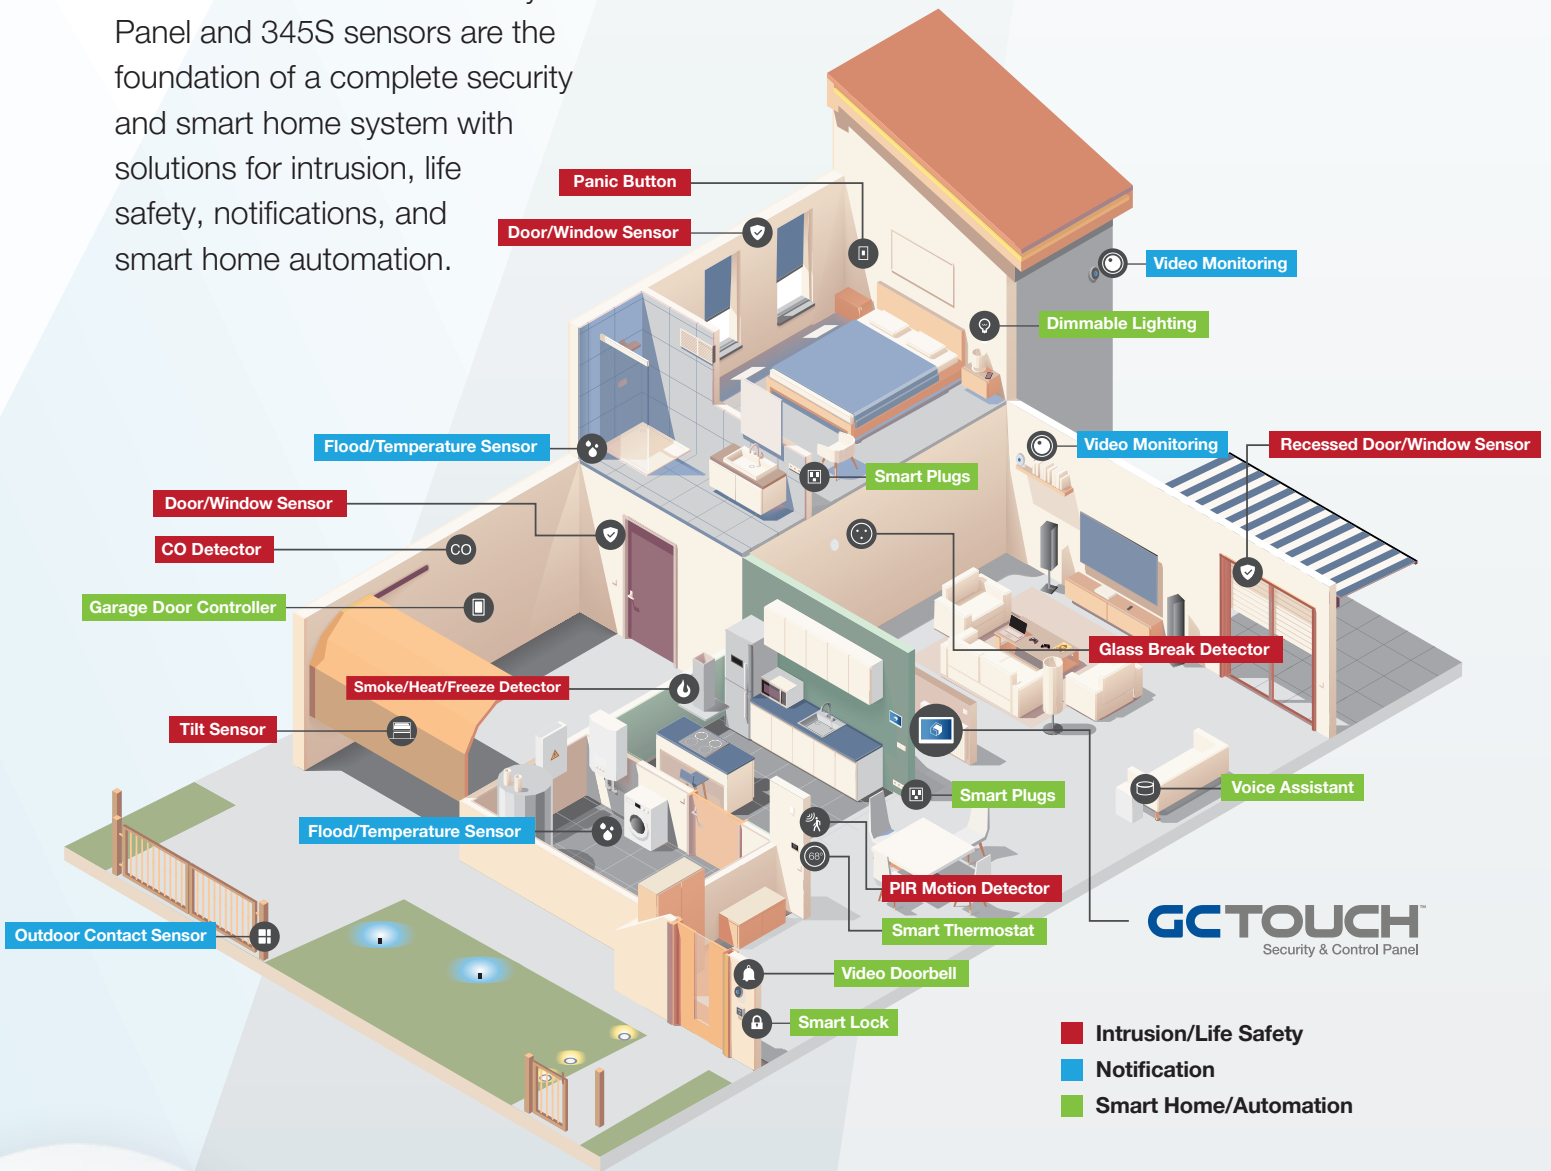

Built on the legacy of the groundbreaking GC2e security panel, the GC Touch sets a new benchmark for simplicity in setup, ease of use, and performance – at a value oriented price point.

Customers will love the sleek new panel design, 7-inch touchscreen, smart home functionality, and the intuitive, modern user interface.

powered by

345S

SECURITY SENSORS

Reduce truck stock, simplify installations, and save money with one sensor line.

2GIG 345S sensors offer reliable security coverage for residential and commercial properties to keep customers feeling secure.

New sensor designs seamlessly integrate into any environment. 345S sensors include contact, PIR, glass break, smoke detectors, keyfobs, and more.

The 2GIG Security and Automation Ecosystem.

The all-new GC Touch Security & Control Panel and 345S sensors are the foundation of a complete security and smart home system with solutions for intrusion, life safety, notifications, and smart home automation.

Stock half as many SKUs in the warehouse and on trucks.

Easily choose encrypted/non-encrypted operation with an internal switch to use 2GIG 345S sensors at any installation.

Part of the 2GIG security ecosystem.